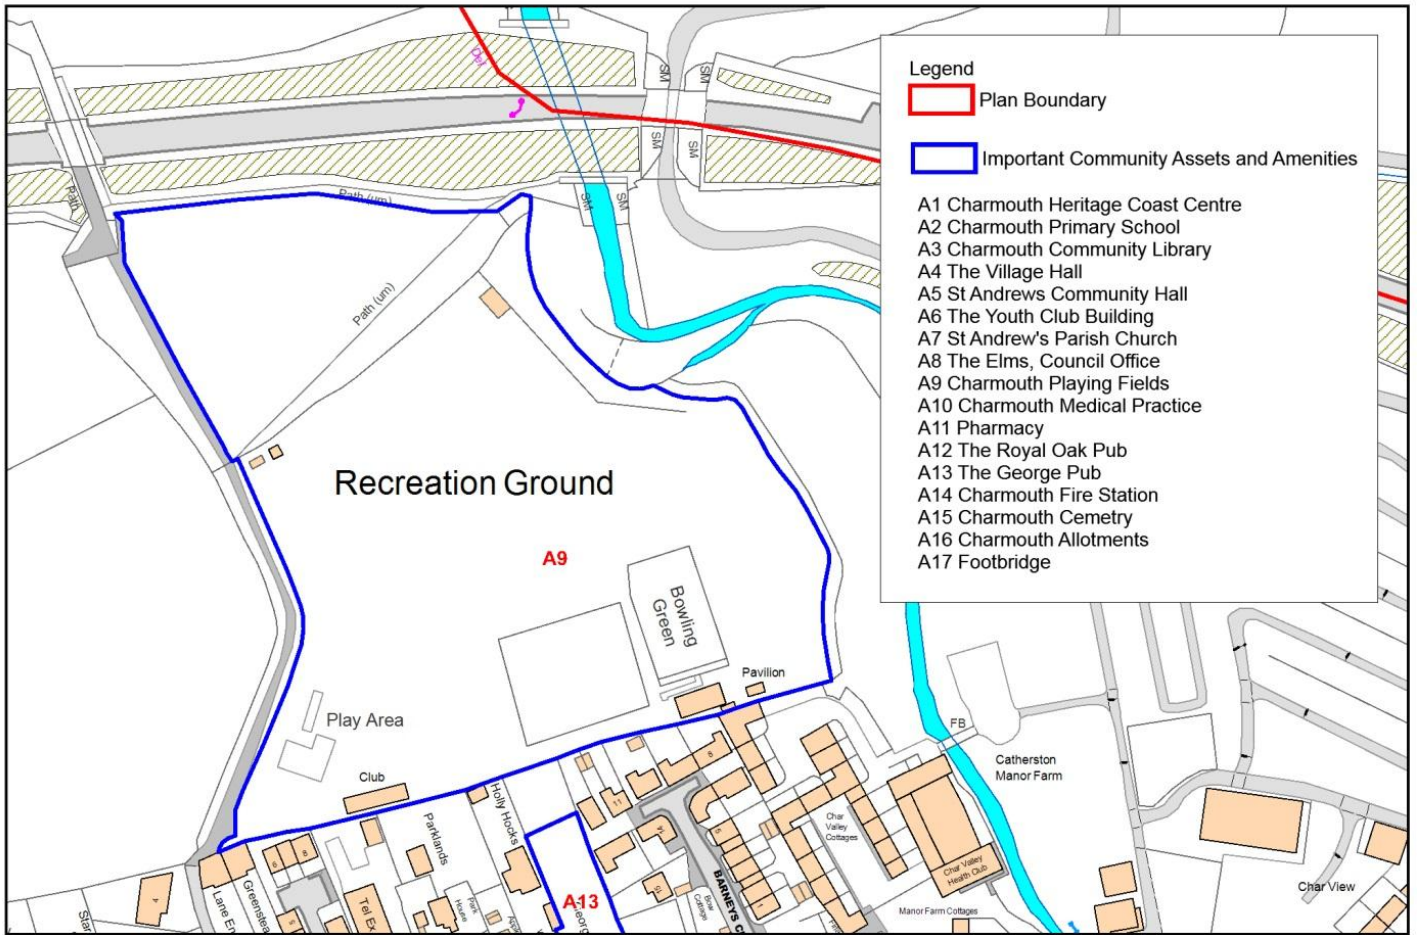

Dorset Council © Crown Copyright and database right (2020). Ordnance Survey Licence number 100060963.