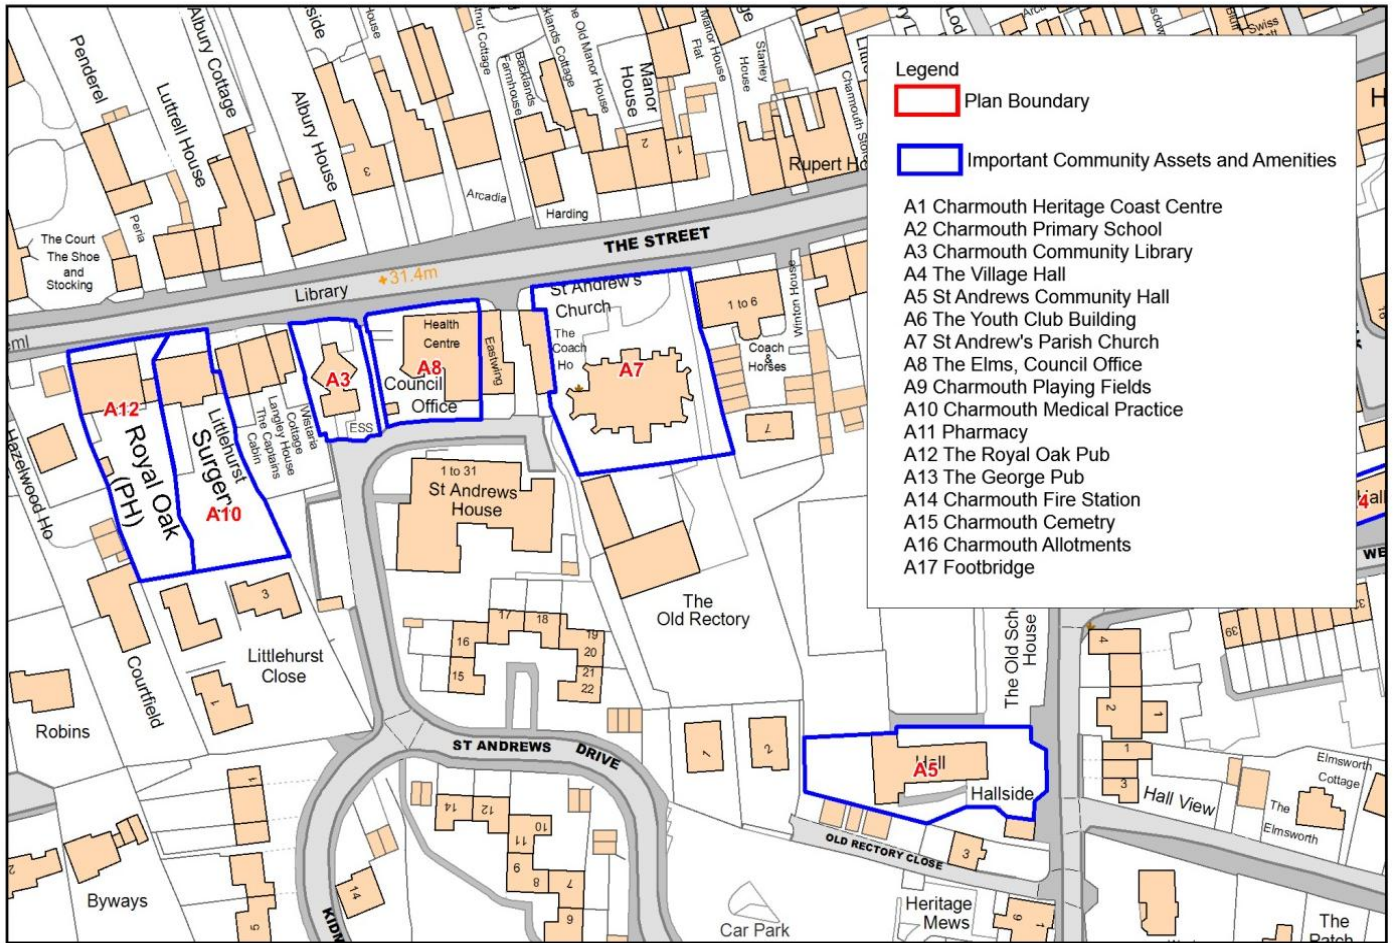

Dorset Council © Crown Copyright and database right (2020). Ordnance Survey Licence number 100060963.